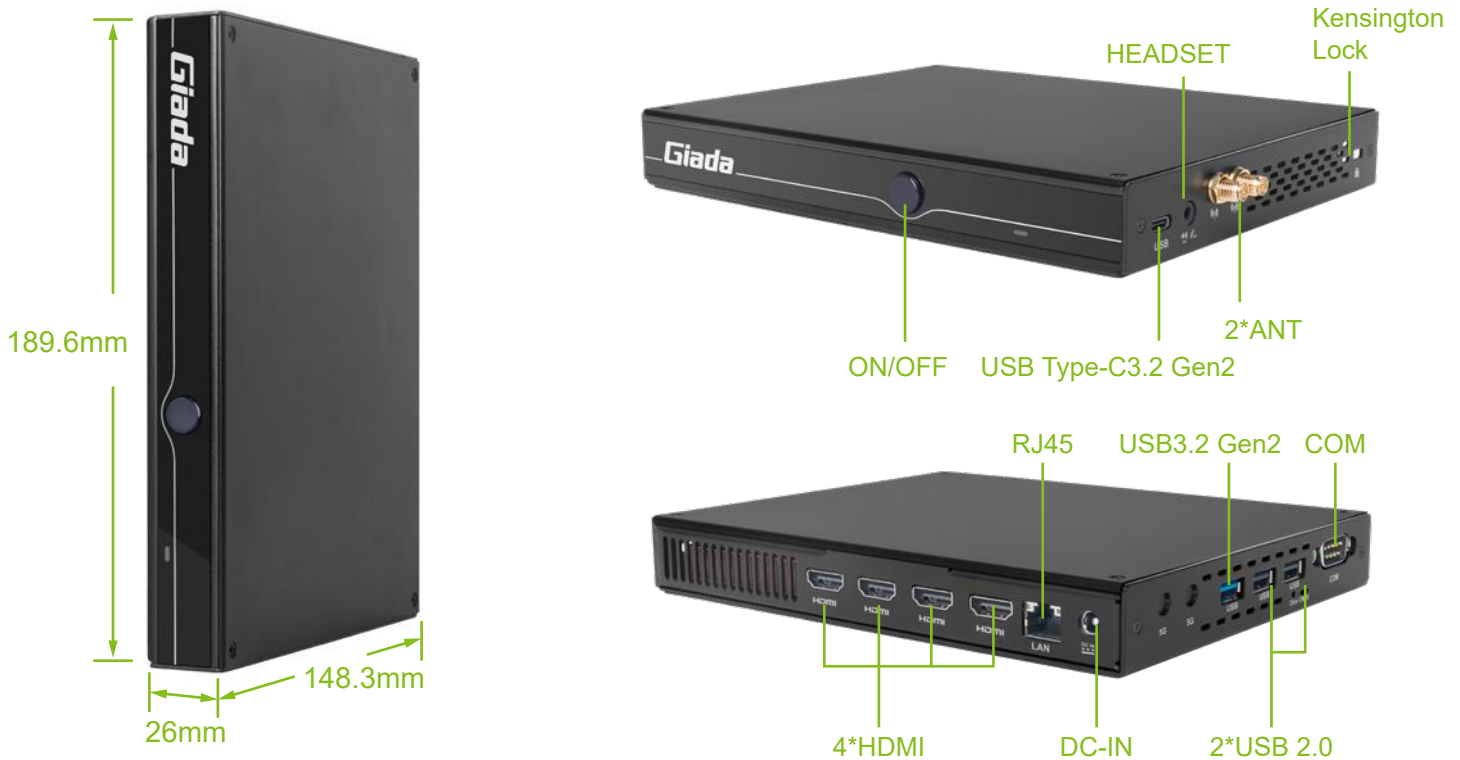

Dimensions and Drawing

Order information

D613-1315U40N0G-GIA	CPU: Intel Core i3-1315U
D613-1335U40N0G-GIA	CPU: Intel Core i5-1335U
Packing List	2 x Wi-Fi Antenna, 1 x AC Power Cable, 1 x AC Power Adapter
Package	Carton, EPE

Optional items

VESA Mounting	VESA Mounting Kit (JZ183)
Wi-Fi/BT Module	Intel® Dual Band Wireless-AC 9260, Intel® Wi-Fi 6E AX200, Intel® Wi-Fi 6E AX210 (Gig+)
Mobile Network Module	Quectel® RM500Q 5G, Quectel® EM12 4G
Operating System License	Windows 11 (64bit)