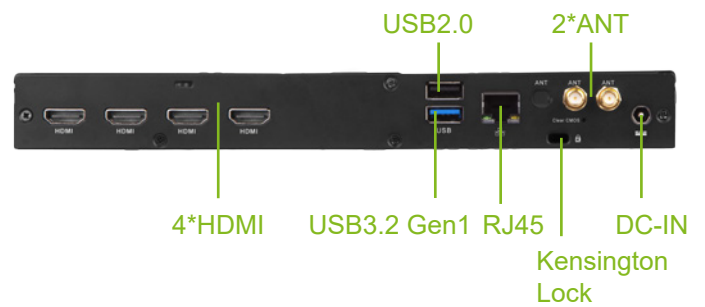

Dimensions and Drawing

Order information

G468-V1605B40N0G-GIA	CPU: AMD® Ryzen™ V1605B processor
G468-V1807B40N0G-GIA	CPU: AMD® Ryzen™ V1807B processor
Packing List	2 x Wi-Fi Antenna, 1 x AC Power Cable, 1 x AC Power Cdapter
Package	Carton, EPE

Optional items

VESA Mounting	VESA Mounting Kit (JZ300)
Wi-Fi/BT Module	Intel® Dual Band Wireless-AC 3165,
Operating System License	Windows 10 (64bit)