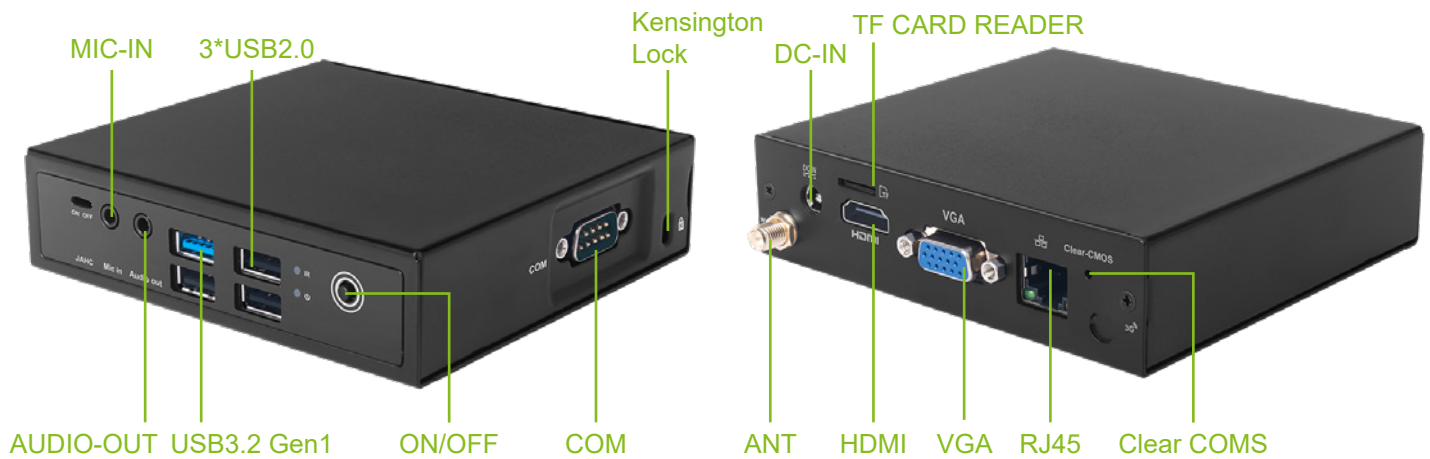

Dimensions and Drawing

Order information

F210U-BY230	CPU: Intel® Atom® x5-Z8350, RAM: 2 GB, Onboard DDR3L Storage: 32 GB, Onboard eMMC Wi-Fi/BT: Onboard Wi-Fi/BT module
F210U-BY460	CPU: Intel® Atom® x5-Z8350, RAM: 4 GB, Onboard DDR3L Storage: 64 GB, Onboard eMMC Wi-Fi/BT: Onboard Wi-Fi/BT module
Packing List	1 x Wi-Fi Antenna, 1 x AC Power Cable, 1 x AC Power Adapter
Package	Carton, EPE

Optional items

VESA Mounting	VESA Mounting Kit (JC530)
Operation System License	Windows 10 (64bit)