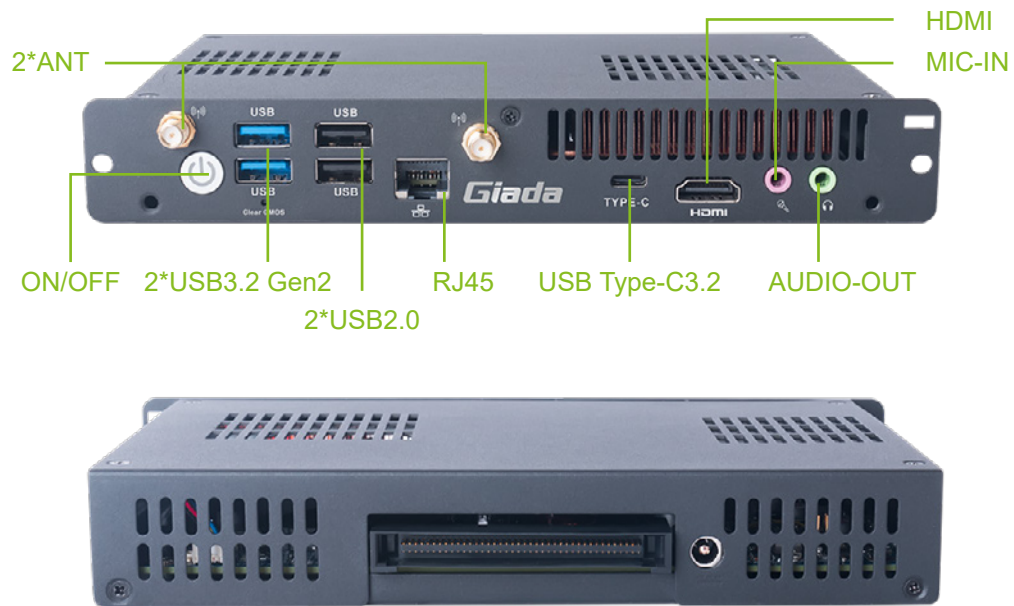

System

System Memory	Up to 32GB, 2 x SO-DIMM DDR4-3200 MHz
Storage	1 x M-Key M.2 (2242/2280) for SSD
TPM	Optional: TPM2.0
Watchdog Timer	Yes
Auto Power On	Yes
RTC	Set up independently every day, a week as a cycle
Remo on	NA
Power Requirement	DC jack/80pin JAE DC-IN, 12 V~19 V
Dimensions	200 mm x 119 mm x 30 mm (7.87" x 4.69" x 1.18")
Construction	Metal, Black
Operating System	Windows 10 (64bit) /Windows 11 (64bit) Linux Ubuntu (64bit)
Operating Temperature	0°C ~45°C (32°F~113°F) @0.7m/s Air Flow
Humidity	95% @ 45°C (non-condensing)
Certifications	CE, FCC Class B

Network

Network Controller	1 x Intel® i219LM Gigabit Ethernet
Ethernet Interface	1 x RJ45
Wi-Fi/BT	1 x E-Key M.2 (2230) for Wi-Fi/BT Support Wi-Fi 5, Wi-Fi 6 (CNVi)
Mobile Network	NA

Display

GPU	Intel® UHD Graphics (Core™ i3 processor) Intel® Iris® Xe Graphics (Core™ i5/i7 processor)
Graphic Engine	DirectX12.1, OpenGL4.6, OpenCL3.0 Intel® Quick Sync Video
Display Interface	1 x HDMI (Max.4096 x 2160 @60 Hz)
JAE Interface	DP/HDMI (Max. 7680 x 4320 @60Hz)

I/O interface

USB	1 x USB Type-C3.2 Gen2, 2 x USB3.2 Gen2, 2 x USB2.0
Serial Port	NA
Audio	1 x MIC-IN, 1 x AUDIO-OUT
Button	1 x Power on, 1 x CLR-CMOS
Antenna	2 x Connector for Wi-Fi/BT

Dimensions and Drawing