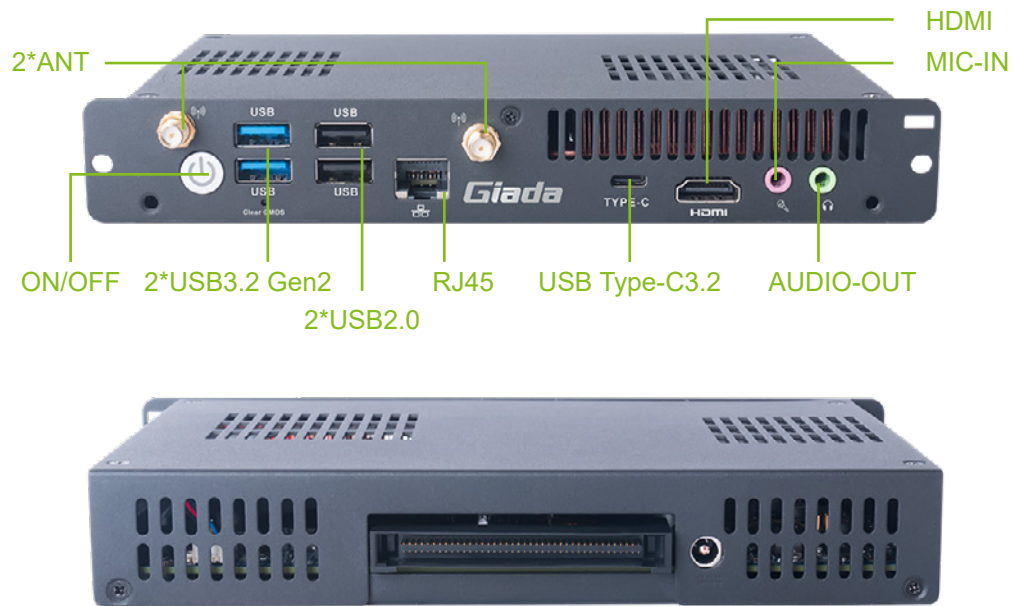

System

System Memory	Up to 32GB, 2 x SO-DIMM DDR4-3200 MHz
Storage	1 x M-Key M.2 (2242/2280) for SSD
TPM	Optional: TPM2.0
Watchdog Timer	Yes
Auto Power On	Yes
RTC	Set up independently every day, a week as a cycle
Remo on	NA
Power Requirement	DC jack/80pin JAE DC-IN, 12 V~19 V
Dimensions	200 mm x 119 mm x 30 mm (7.87" x 4.69" x 1.18")
Construction	Metal, Black
Operating System	Windows 11 (64bit) /Linux Ubuntu (64bit)
Operating Temperature	0°C ~45°C (32°F~113°F) @0.7m/s Air Flow
Humidity	95% @ 45°C (non-condensing)
Certifications	CE, FCC Class B

Network

Network Controller	1 x Intel® i219LM Gigabit Ethernet
Ethernet Interface	1 x RJ45
Wi-Fi/BT	1 x E-Key M.2 (2230) for Wi-Fi/BT Support Wi-Fi 5, Wi-Fi 6 (CNVi)
Mobile Network	NA

Display

GPU	Intel® UHD Graphics (Core™ i3 processor) Intel® Iris® Xe Graphics (Core™ i5/i7 processor)
Graphic Engine	DirectX12.1, OpenGL4.6, OpenCL3.0 Intel® Quick Sync Video
Display Interface	1 x HDMI (Max.4096 x 2160 @60 Hz)
JAE Interface	DP/HDMI (Max. 7680 x 4320 @60Hz)

I/O interface

USB	1 x USB Type-C3.2 Gen2, 2 x USB3.2 Gen2, 2 x USB2.0
Serial Port	NA
Audio	1 x MIC-IN, 1 x AUDIO-OUT
Button	1 x Power on, 1 x CLR-CMOS
Antenna	2 x Connector for Wi-Fi/BT

Dimensions and Drawing