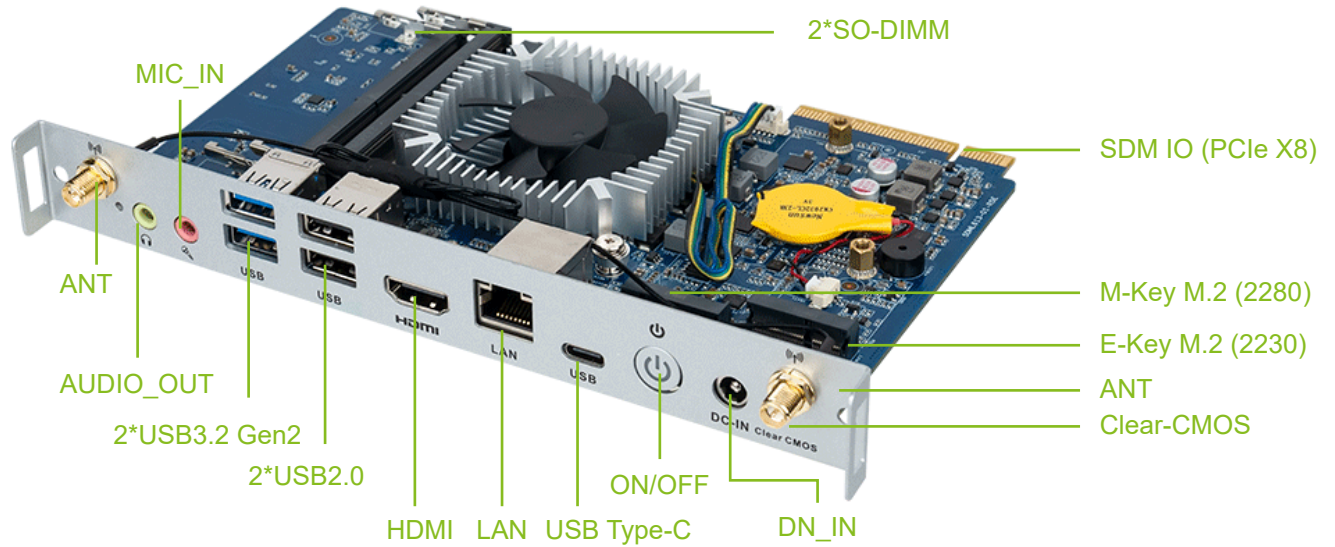

Dimensions and Drawing

Order information

SDM-L 1315G50H0G-GIA	CPU: Intel® Core™ i3-1315U
SDM-L 1335G50H0G-GIA	CPU: Intel® Core™ i5-1335U
SDM-L 1345	CPU: Intel® Core™ i5-1345U
SDM-L 1355	CPU: Intel® Core™ i7-1355U

Optional items

Wi-Fi/BT Module	Intel® Dual Band Wireless-AC 9260, Intel® Wi-Fi 6 AX200, Intel® Wi-Fi 6E AX210 (Gig+)
Operation System License	Windows 11 (64bit)