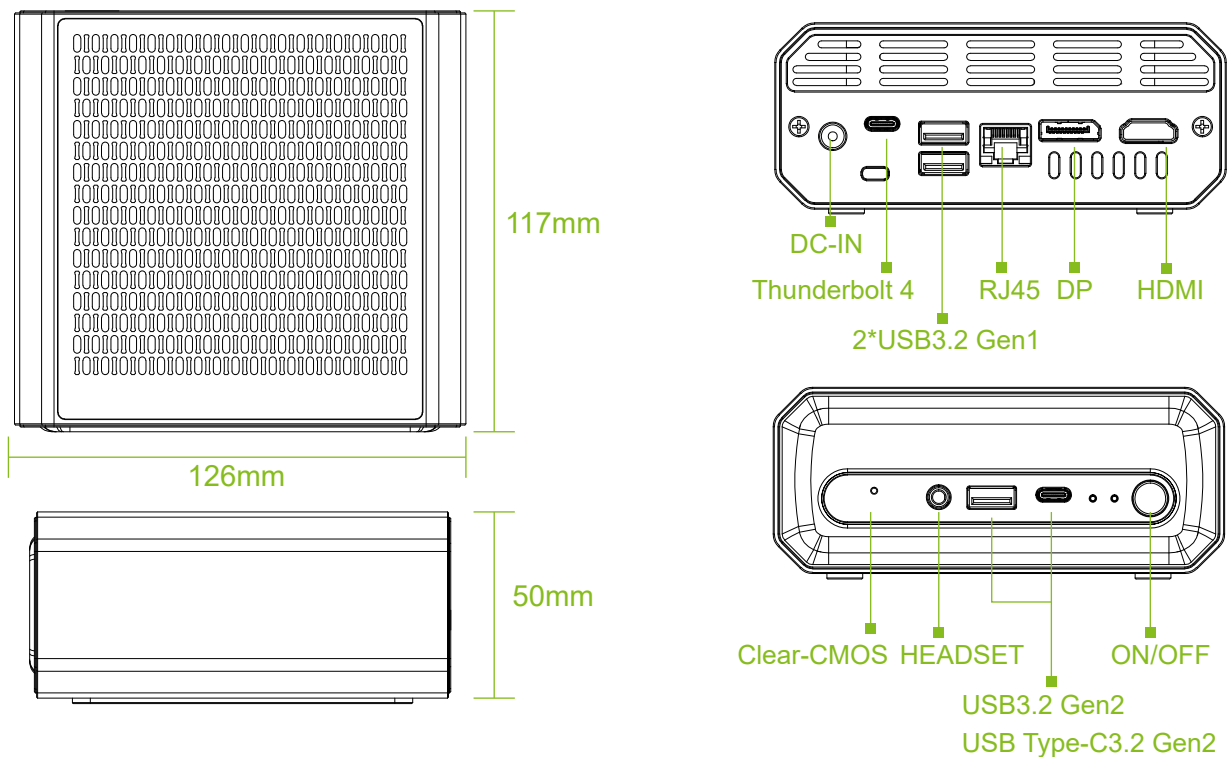

Dimensions and Drawing

Order information

N601-125H50N0G-GIA	CPU: Intel® Core™ Ultra 5 processor 125H Memory: NA Storage: NA
N601-155H50N0G-GIA	CPU: Intel® Core™ Ultra 7 processor 155H Memory: NA Storage: NA
Packing List	1 x AC Power Cable, 1 x AC Power Adapter
Package	Carton, PLA

Optional items

VESA Mounting	-
Wi-Fi/BT Module	Wi-Fi 5 (802.11ac): Intel® Wireless-AC 9260, Intel® Wireless-AC 9560 Wi-Fi 6 (802.11ax): Intel® Wi-Fi 6 AX200, Intel® Wi-Fi 6 AX201, Wi-Fi 6E (802.11ax): Intel® Wi-Fi 6E AX210
Operating System License	Windows 11 (64bit)