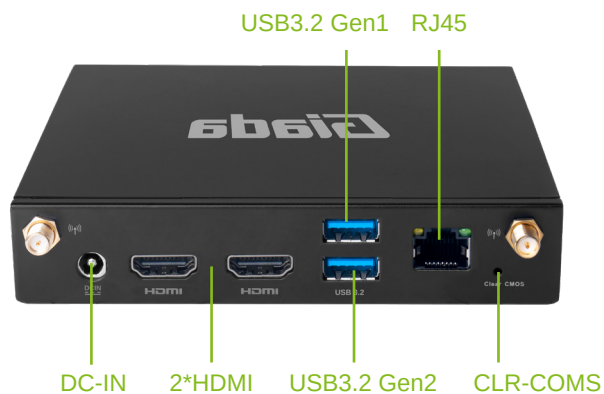

Dimensions and Drawing

Order information

DK320	CPU: Intel® Wildcat Lake processors RAM: NA Storage: NA
Packing List	2 x Wi-Fi Antenna, 1 x AC Power Cable, 1 x AC Power Adapter
Package	Carton, EPE

Optional items

VESA Mounting	VESA Mounting Kit (JC501)
Wi-Fi/BT Module	Wi-Fi 5: RTL8852BE Wi-Fi 6E: Intel® AX211 Wi-Fi 7: Intel® BE200
Operating System License	Windows 11 (64bit)